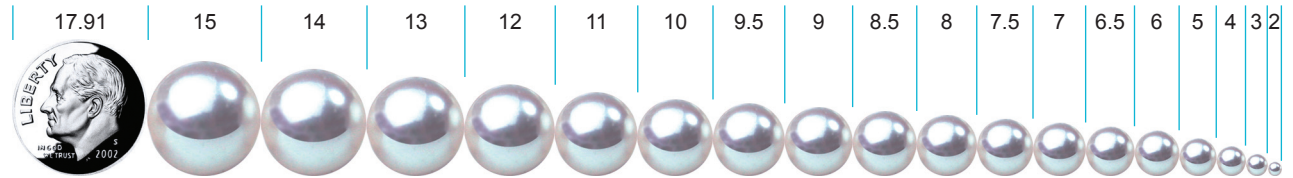

NATIONAL PEARL

WWW.NATIONALPEARL.COM • 1-877-PEARL-11

PRINT TO SEE ACTUAL SIZE. ALL SIZES IN MILLIMETERS. COIN IS A U.S. DIME.

USE THIS CHART TO MEASURE THE APPROXIMATE DIAMETER OF PEARL EARRINGS, PENDANTS NECKLACES AND BRACELETS. ALL SIZES IN MILLIMETERS.